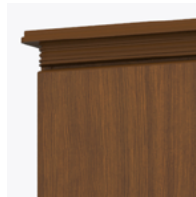

Model: CHAW33R
45.5W 23.75D 71H

Features

Durable Finish

Kwalu's proprietary finish doesn't have any of the drawbacks of wood. The finish is moisture impervious, easy to clean and maintenance-free.

OG Edging Finish

$\frac{3}{8}$ " OG Edging Finish is found on the doors, drawers, and toe of this collection.

Decorative Frieze

The decorative carved band at the top adds an air of distinction

Door Hinges

100° self-closing, kitchen-grade Blum® Euro Hinges provide a smooth motion.